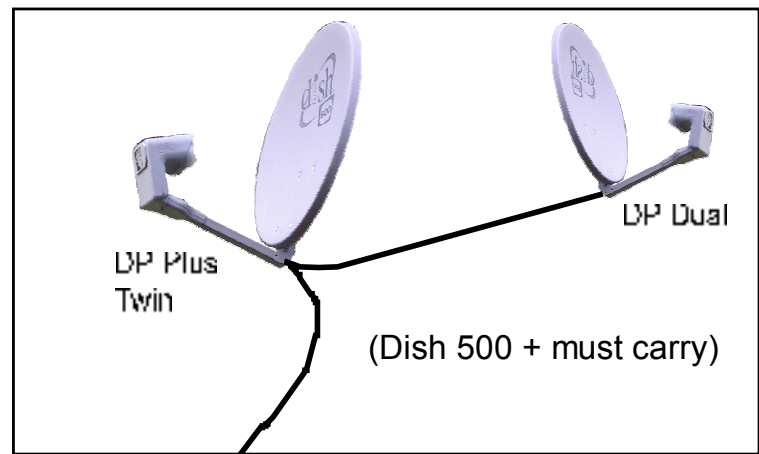

(Dish 1000)

DP Plus Twin

DP Dual

(Dish 500 + must carry)

TV 2

This will diplex tv2 out, AND move the tv2 antenna to the tv2 location, to make the remote control work/ better for TV2.

TV 1